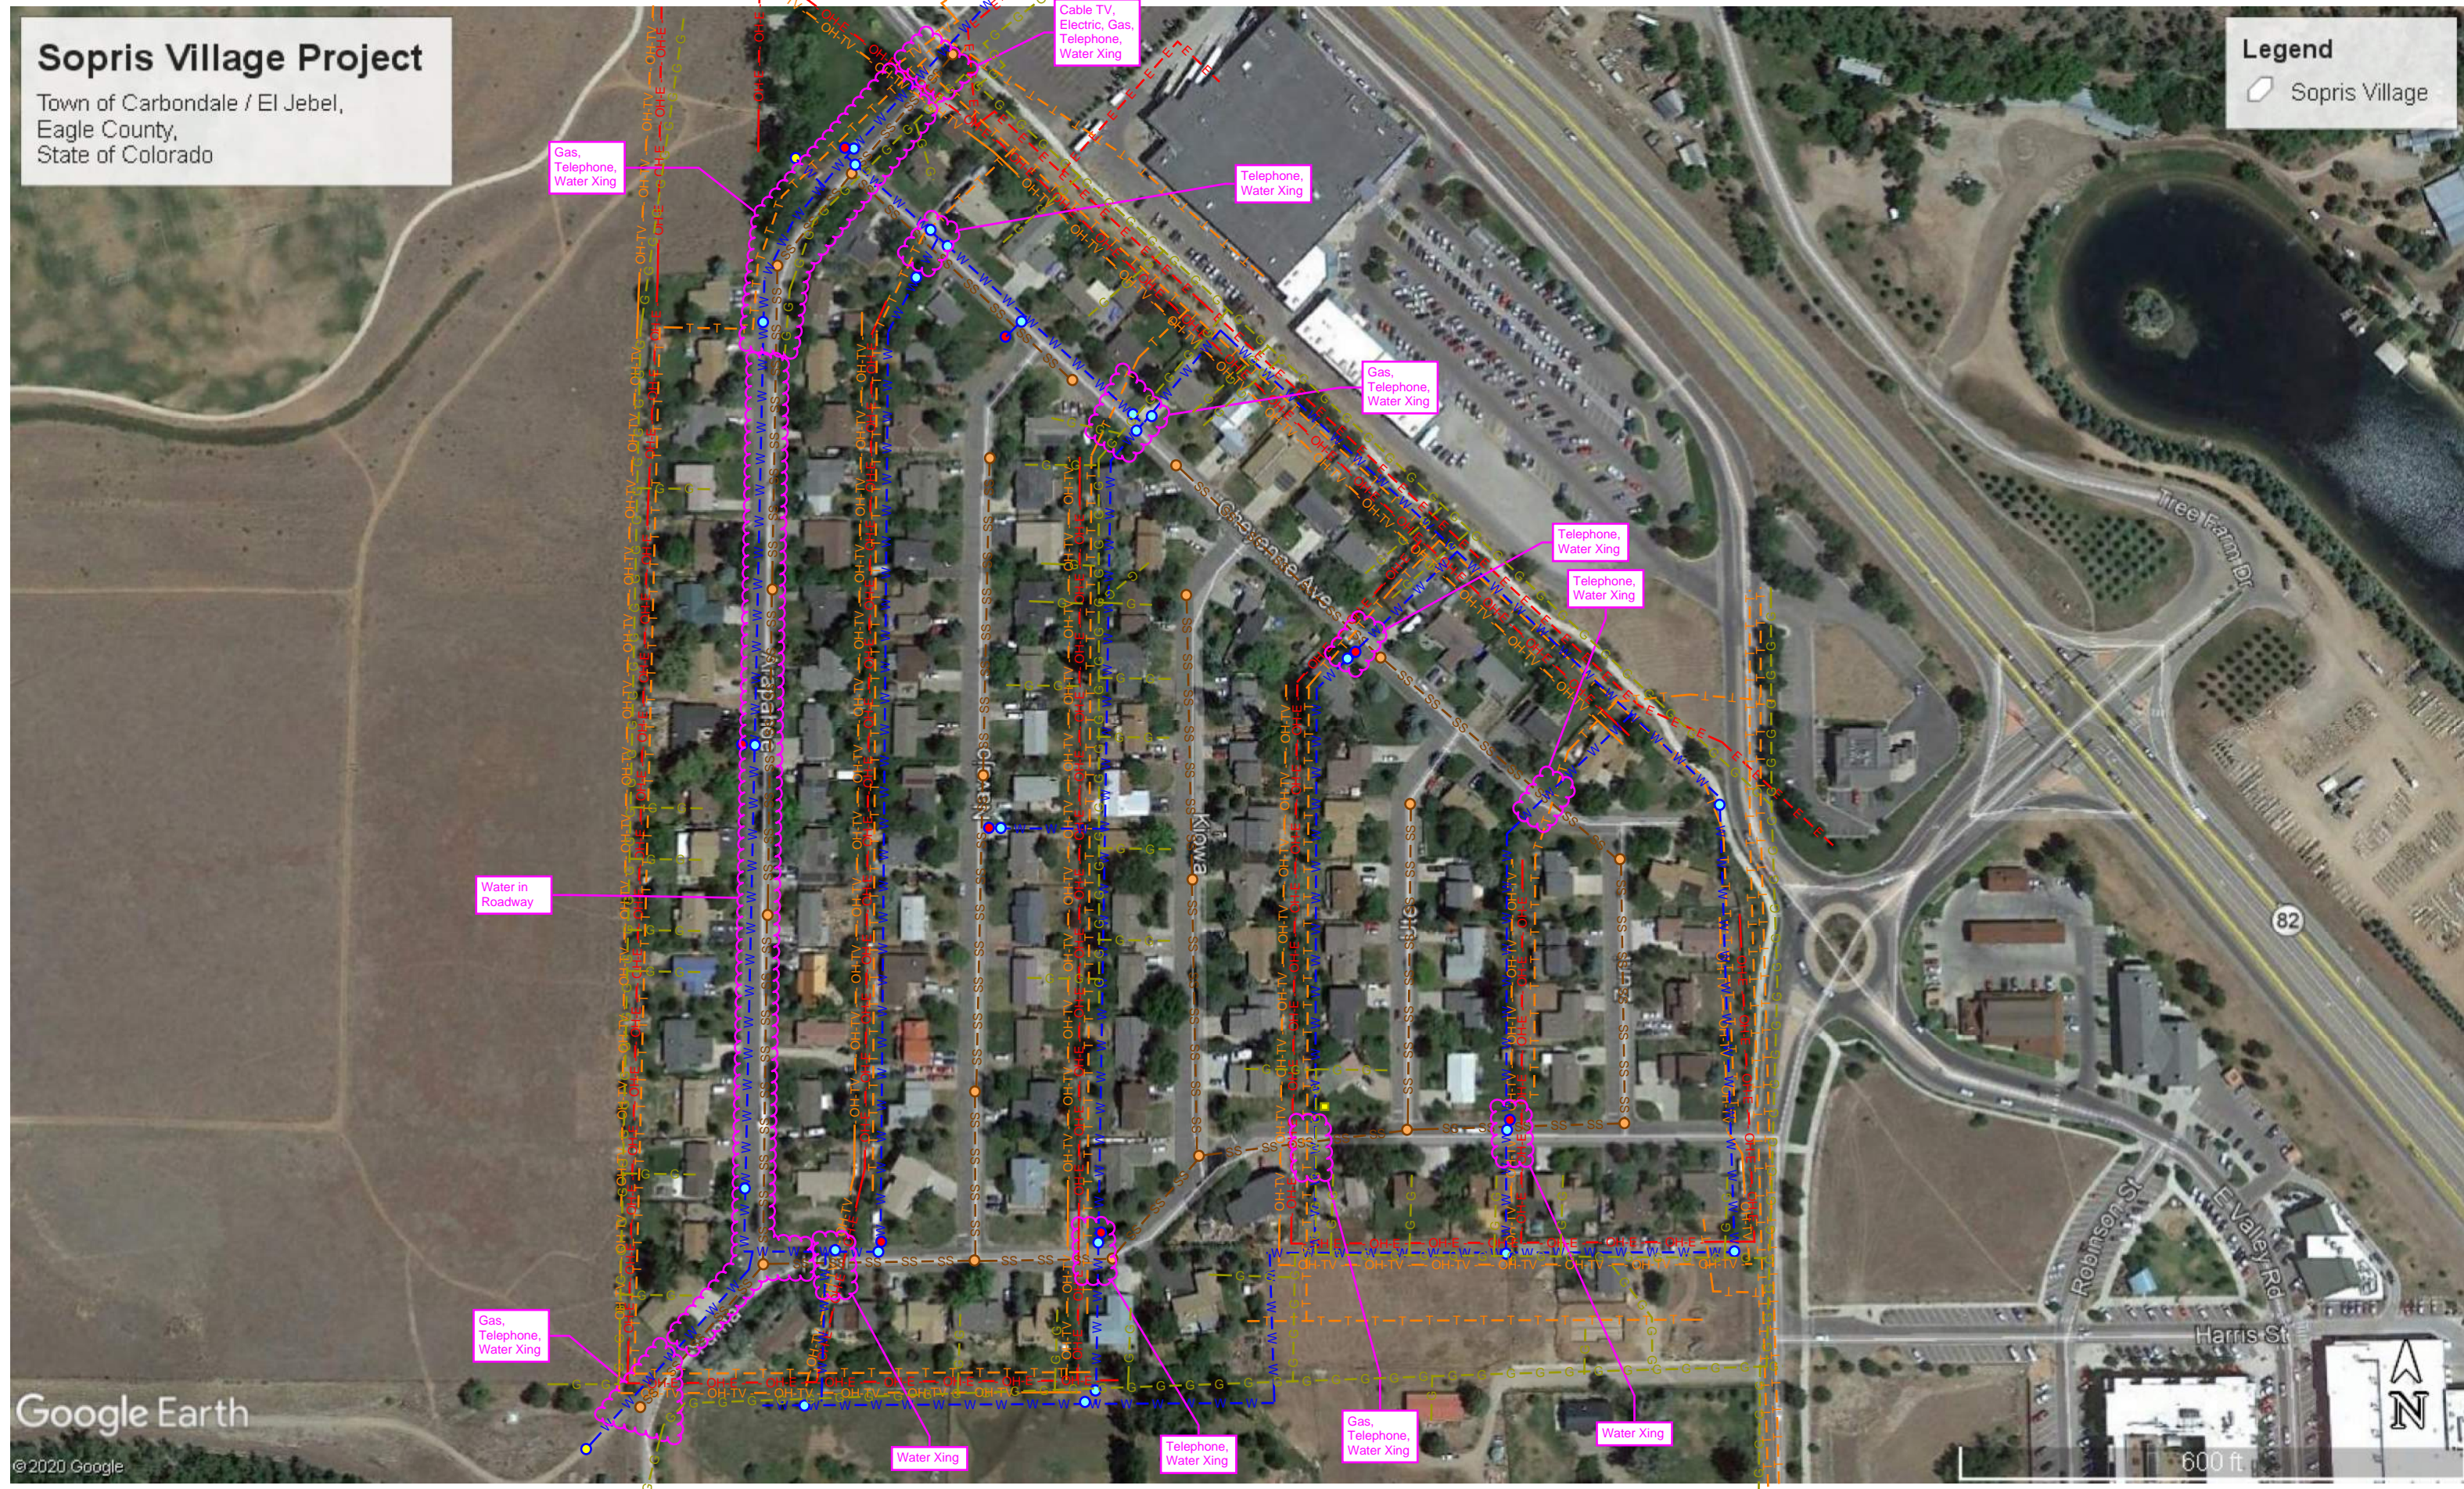

Sopris Village Project

Town of Carbondale / El Jabel,
Eagle County,
State of Colorado

Legend

 Sopris Village

Google Earth

© 2020 Google